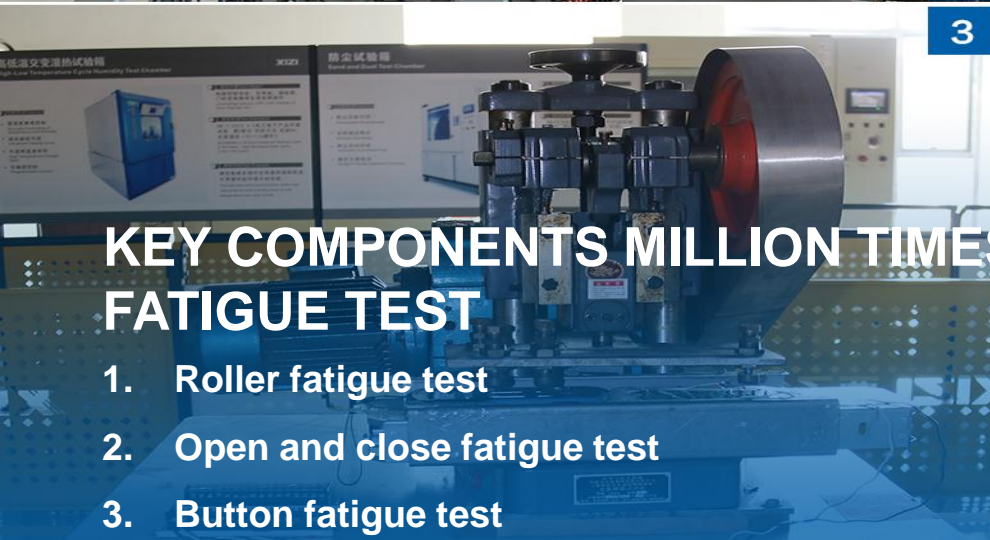

RELIABILITY TEST

XIZI 西子电梯

1

2

3

4

KEY COMPONENTS MILLION TIMES FATIGUE TEST

1. Roller fatigue test
2. Open and close fatigue test
3. Button fatigue test