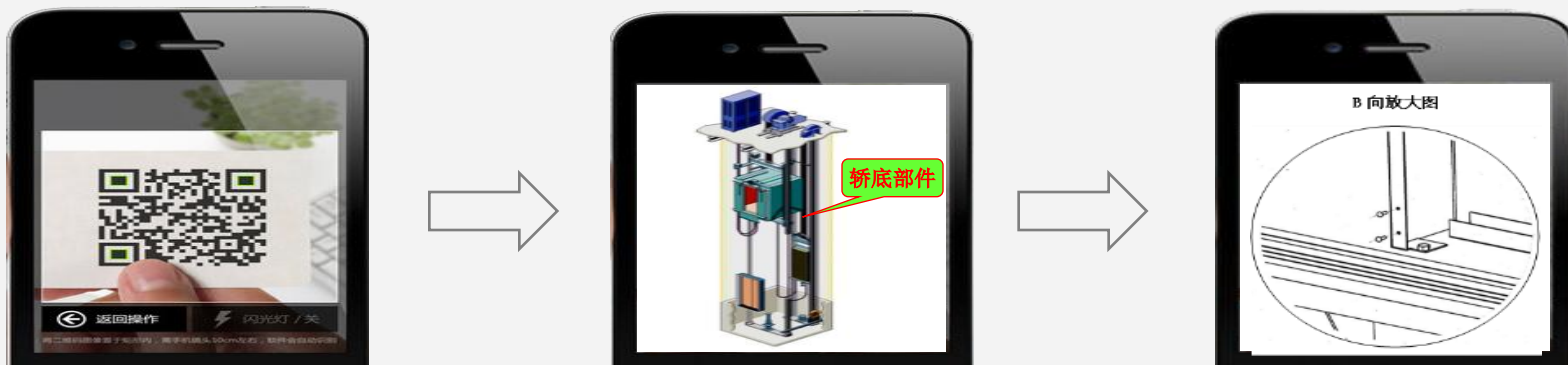

Advanced Disk Motor

Safety and strong power, performance is remarkable, energy saving reach 40%

National invention patent Appearance patent Utility patent

Button appearance

Dual-power elevator invention

Human interface utility

Over 100 patents

INTELLIGENT SERVICE

Qr code guide installation

Guide the installation through Qr code, increase the efficiency and quality of installation

No scaffold installation

No scaffold installation, with the advantage of safety, quality, efficiency