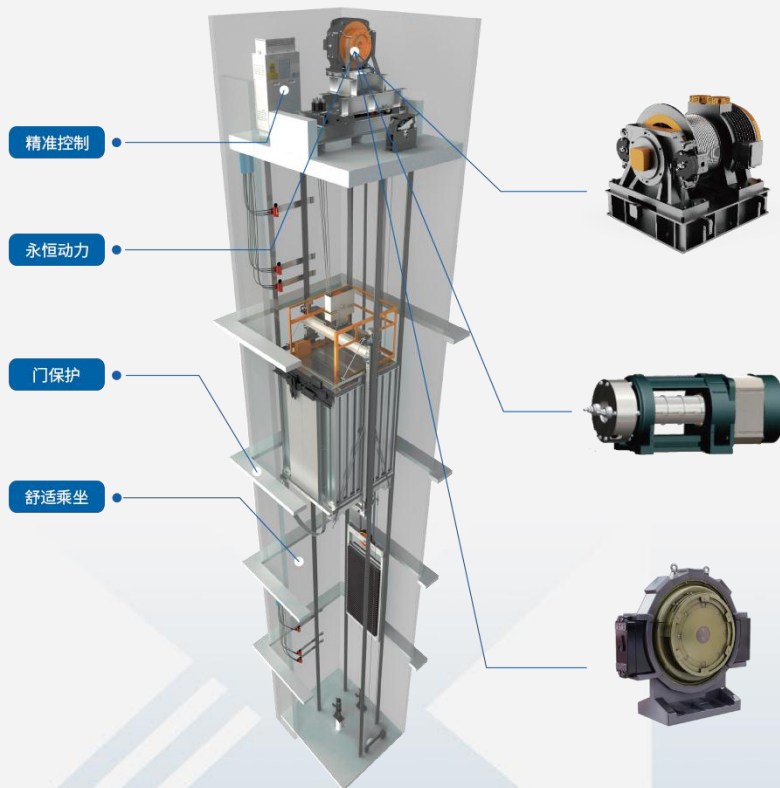

XIZI 西子电梯

1

2

3

4

KEY COMPONENTS PHYSICAL TEST

1. Mechanical vibration test
2. Raining test
3. Salt fog corrosion test
4. Viscosity test

XIZI 西子电梯