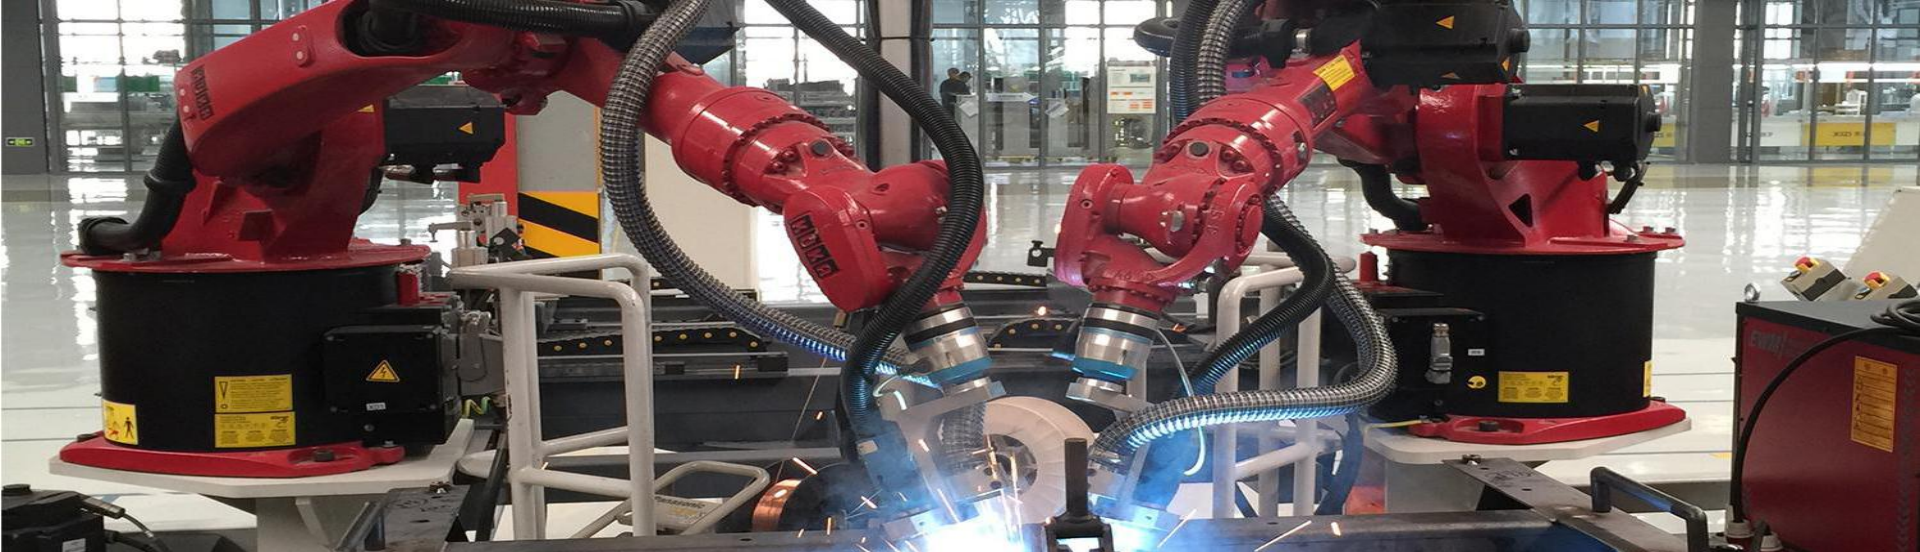

From traditional manufacturing to intelligent manufacturing

PERSONALIZATION MANUFACTURE

- LVD laser cutting satisfy with personal design
- Can make cold roller under 4m, meet the requirement of big cabin

INTELLIGENT MANUFACTURE

- Machining accuracy $\pm 0.3\text{mm}$
- Robot welding(can move in 5 tooling platform)

XIZI 西子电梯

ORIGINAL FACTORY ORIGINAL BRAND

Controller, get hold of key technology, independent R&D, manufacture starts from main board

ORIGINAL FACTORY ORIGINAL BRAND
Assembling, interactive testing all done by our factory.

ORIGINAL FACTORY ORIGINAL BRAND

- Six station assembly a door operator every 3 minutes
- Every door operator after mute and load test, guarantee the goods to the site without debugging