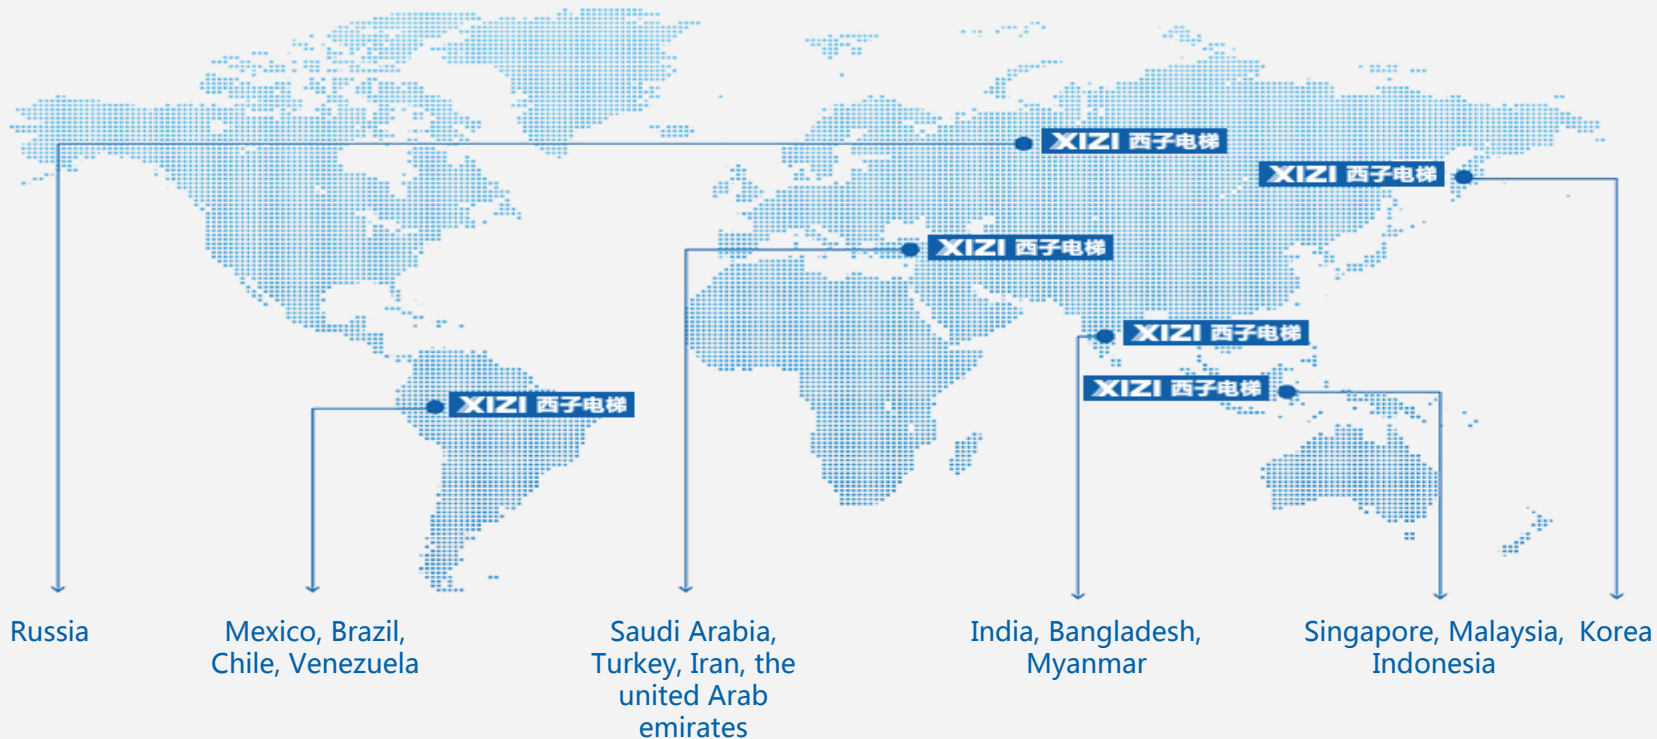

Service line : 400 826 1112

The remote monitoring system, elevator maintenance management system, zero distance tracking and detecting elevator situation

FOCUS ON CHINA

34 Domestic sales branches

31 Domestic service branches

OVERLOOKING THE WORLD

Oversea market cover ASIA, EUROPE, AFRICA, SOUTH AMERICA over 67 countries and regions

PROJECT SHOW

- Public
- Government
- Hospital/University
- Star hotel
- Commercial complex
- Residential

PROJECT SHOW

PUBLIC

1. Hangzhou Huanglong Stadium

2. Guangzhou Asian Olympic Games

3. Anhui Stadium

PROJECT SHOW

PUBLIC

1. Shangdong Yantai Penlai International Airport
2. Xiamen Airport
3. Shaxian Airport